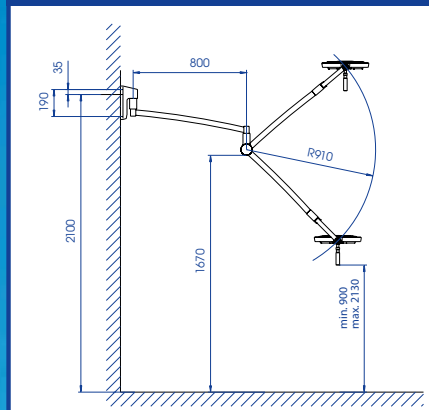

Dr. Mach

120 LED

120 LED 30.000 lux
120 LED Focus 40.000 lux

- Design
- Cool light
- Long life-span
- Low power consumption

Technical data Mach LED 120 light system	Mach LED 120 F ⁽¹⁾	Mach LED 120 ⁽²⁾
Light intensity in Lux at 1 meter distance	40.000	30.000
Colour rendering index R _a ⁽³⁾ at 4500 Kelvin	95	95
Focussable light field size (in cm)	14 - 25	17
Colour temperature (Kelvin)	4500	4500
Electronic light intensity control at the lamphead	50 - 100%	50 - 100%
Temperature increase in head area	0,5 °C	0,5 °C
Total power consumption	18 W	18 W
Number of LEDs	12	12
Life-span of the LEDs	> 40.000 h	> 40.000 h
Working distance (in cm)	70 - 140	70 - 140
Lamphead diameter (in cm)	29	29
Height adjustment (in cm)	121	121

Dimensions in millimeter

Dr. Mach

130 LED

130 LED 50.000 lux
130 LED Focus 60.000 lux

- Design
- Cool light
- Long life-span
- Low power consumption

Technical data
Mach LED 130 (fixed focus) light system

Light intensity in Lux at 1 meter distance	50.000
Colour rendering index R _a ⁽¹⁾ at 4500 Kelvin	95
Focussable light field size (in cm)	17
Colour temperature (Kelvin)	4500
Electronic light intensity control at the lamphead	50 -100%
Temperature increase in head area	0,5 °C
Total power consumption	20 W
Number of LED's	19
Life-span of the LED's	> 40.000 h
Working distance (in cm)	70 - 140
Lamphead diameter (in cm)	33
Height adjustment (in cm)	119

Ceiling fixation

Wall fixation

Mobile light with four castors

Dimensions in millimeter