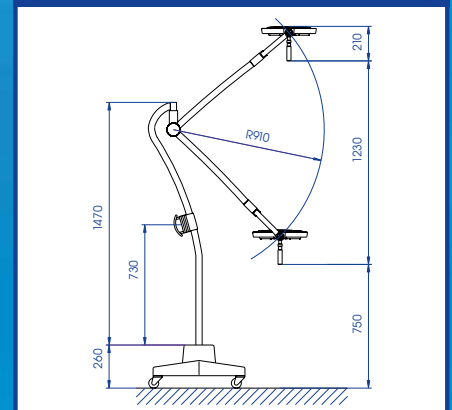

Dr. Mach

120 LED

120 LED 30.000 lux
120 LED Focus 40.000 lux

- Design
- Cool light
- Long life-span
- Low power consumption

Technical data Mach LED 120 light system	Mach LED 120 F ⁽¹⁾	Mach LED 120 ⁽²⁾
Light intensity in Lux at 1 meter distance	40.000	30.000
Colour rendering index R _a ⁽³⁾ at 4500 Kelvin	95	95
Focussable light field size (in cm)	14 - 25	17
Colour temperature (Kelvin)	4500	4500
Electronic light intensity control at the lamphead	50 - 100%	50 - 100%
Temperature increase in head area	0,5 °C	0,5 °C
Total power consumption	18 W	18 W
Number of LEDs	12	12
Life-span of the LEDs	> 40.000 h	> 40.000 h
Working distance (in cm)	70 - 140	70 - 140
Lamphead diameter (in cm)	29	29
Height adjustment (in cm)	121	121

Dimensions in millimeter

Dr. Mach

130 LED

130 LED 50.000 lux
130 LED Focus 60.000 lux

- Design
- Cool light
- Long life-span
- Low power consumption

Technical data
Mach LED 130 (fixed focus) light system

Light intensity in Lux at 1 meter distance	50.000
Colour rendering index R _a ⁽¹⁾ at 4500 Kelvin	95
Focussable light field size (in cm)	17
Colour temperature (Kelvin)	4500
Electronic light intensity control at the lamphead	50 -100%
Temperature increase in head area	0,5 °C
Total power consumption	20 W
Number of LED's	19
Life-span of the LED's	> 40.000 h
Working distance (in cm)	70 - 140
Lamphead diameter (in cm)	33
Height adjustment (in cm)	119

Ceiling fixation

Wall fixation

Mobile light with four castors

Dimensions in millimeter