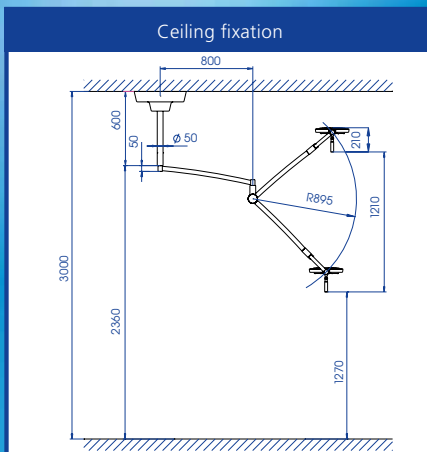

Dr. Mach

120 LED

120 LED 30.000 lux
120 LED Focus 40.000 lux

- Design
- Cool light
- Long life-span
- Low power consumption

Technical data Mach LED 120 light system	Mach LED 120 F ⁽¹⁾	Mach LED 120 ⁽²⁾
Light intensity in Lux at 1 meter distance	40.000	30.000
Colour rendering index R _a ⁽³⁾ at 4500 Kelvin	95	95
Focussable light field size (in cm)	14 - 25	17
Colour temperature (Kelvin)	4500	4500
Electronic light intensity control at the lamphead	50 - 100%	50 - 100%
Temperature increase in head area	0,5 °C	0,5 °C
Total power consumption	18 W	18 W
Number of LEDs	12	12
Life-span of the LEDs	> 40.000 h	> 40.000 h
Working distance (in cm)	70 - 140	70 - 140
Lamphead diameter (in cm)	29	29
Height adjustment (in cm)	121	121

Dimensions in millimeter

Dr. Mach

130 LED

130 LED 50.000 lux
130 LED Focus 60.000 lux

- Design
- Cool light
- Long life-span
- Low power consumption

Technical data
Mach LED 130 (fixed focus) light system

Light intensity in Lux at 1 meter distance	50.000
Colour rendering index R _a ⁽¹⁾ at 4500 Kelvin	95
Focussable light field size (in cm)	17
Colour temperature (Kelvin)	4500
Electronic light intensity control at the lamphead	50 -100%
Temperature increase in head area	0,5 °C
Total power consumption	20 W
Number of LED's	19
Life-span of the LED's	> 40.000 h
Working distance (in cm)	70 - 140
Lamphead diameter (in cm)	33
Height adjustment (in cm)	119

Ceiling fixation

Wall fixation

Mobile light with four castors

Dimensions in millimeter