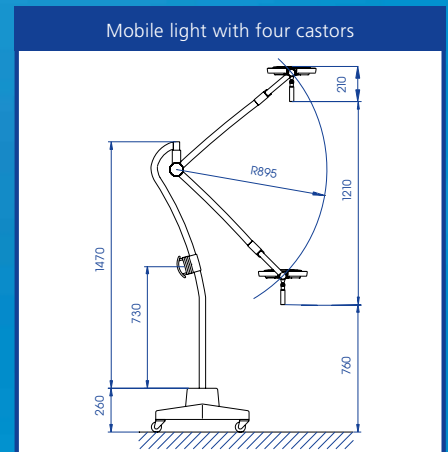

Dr. Mach

120 LED

120 LED 30.000 lux
120 LED Focus 40.000 lux

- Design
- Cool light
- Long life-span
- Low power consumption

Technical data Mach LED 120 light system	Mach LED 120 F ⁽¹⁾	Mach LED 120 ⁽²⁾
Light intensity in Lux at 1 meter distance	40.000	30.000
Colour rendering index R _a ⁽³⁾ at 4500 Kelvin	95	95
Focussable light field size (in cm)	14 - 25	17
Colour temperature (Kelvin)	4500	4500
Electronic light intensity control at the lamphead	50 - 100%	50 - 100%
Temperature increase in head area	0,5 °C	0,5 °C
Total power consumption	18 W	18 W
Number of LEDs	12	12
Life-span of the LEDs	> 40.000 h	> 40.000 h
Working distance (in cm)	70 - 140	70 - 140
Lamphead diameter (in cm)	29	29
Height adjustment (in cm)	121	121

Dimensions in millimeter

Dr. Mach

130 LED

130 LED 50.000 lux
130 LED Focus 60.000 lux

- Design
- Cool light
- Long life-span
- Low power consumption

Technical data
Mach LED 130 (fixed focus) light system

Light intensity in Lux at 1 meter distance	50.000
Colour rendering index R _a ⁽¹⁾ at 4500 Kelvin	95
Focussable light field size (in cm)	17
Colour temperature (Kelvin)	4500
Electronic light intensity control at the lamphead	50 -100%
Temperature increase in head area	0,5 °C
Total power consumption	20 W
Number of LED's	19
Life-span of the LED's	> 40.000 h
Working distance (in cm)	70 - 140
Lamphead diameter (in cm)	33
Height adjustment (in cm)	119

Ceiling fixation

Wall fixation

Mobile light with four castors

Dimensions in millimeter