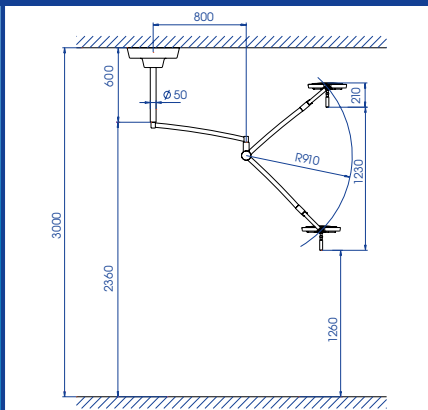

Dr. Mach

120 LED

120 LED 30.000 lux
120 LED Focus 40.000 lux

- Design
- Cool light
- Long life-span
- Low power consumption

Technical data Mach LED 120 light system	Mach LED 120 F ⁽¹⁾	Mach LED 120 ⁽²⁾
Light intensity in Lux at 1 meter distance	40.000	30.000
Colour rendering index R _a ⁽³⁾ at 4500 Kelvin	95	95
Focussable light field size (in cm)	14 - 25	17
Colour temperature (Kelvin)	4500	4500
Electronic light intensity control at the lamphead	50 - 100%	50 - 100%
Temperature increase in head area	0,5 °C	0,5 °C
Total power consumption	18 W	18 W
Number of LEDs	12	12
Life-span of the LEDs	> 40.000 h	> 40.000 h
Working distance (in cm)	70 - 140	70 - 140
Lamphead diameter (in cm)	29	29
Height adjustment (in cm)	121	121

Dimensions in millimeter

Dr. Mach

130 LED

130 LED 50.000 lux
130 LED Focus 60.000 lux

- Design
- Cool light
- Long life-span
- Low power consumption

Technical data
Mach LED 130 (fixed focus) light system

Light intensity in Lux at 1 meter distance	50.000
Colour rendering index R _a ⁽¹⁾ at 4500 Kelvin	95
Focussable light field size (in cm)	17
Colour temperature (Kelvin)	4500
Electronic light intensity control at the lamphead	50 -100%
Temperature increase in head area	0,5 °C
Total power consumption	20 W
Number of LED's	19
Life-span of the LED's	> 40.000 h
Working distance (in cm)	70 - 140
Lamphead diameter (in cm)	33
Height adjustment (in cm)	119

Ceiling fixation

Wall fixation

Mobile light with four castors

Dimensions in millimeter