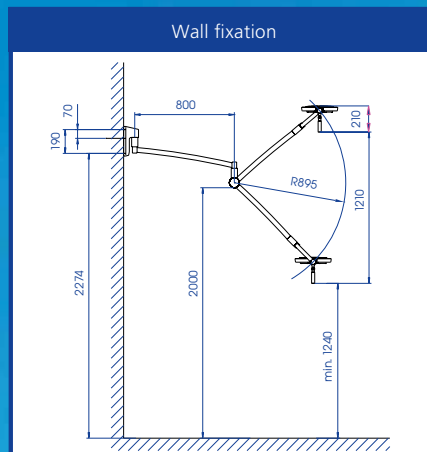

Dr. Mach

120 LED

120 LED 30.000 lux
120 LED Focus 40.000 lux

- Design
- Cool light
- Long life-span
- Low power consumption

Technical data Mach LED 120 light system	Mach LED 120 F ⁽¹⁾	Mach LED 120 ⁽²⁾
Light intensity in Lux at 1 meter distance	40.000	30.000
Colour rendering index R _a ⁽³⁾ at 4500 Kelvin	95	95
Focussable light field size (in cm)	14 - 25	17
Colour temperature (Kelvin)	4500	4500
Electronic light intensity control at the lamphead	50 - 100%	50 - 100%
Temperature increase in head area	0,5 °C	0,5 °C
Total power consumption	18 W	18 W
Number of LEDs	12	12
Life-span of the LEDs	> 40.000 h	> 40.000 h
Working distance (in cm)	70 - 140	70 - 140
Lamphead diameter (in cm)	29	29
Height adjustment (in cm)	121	121

Dimensions in millimeter

Dr. Mach

130 LED

130 LED 50.000 lux
130 LED Focus 60.000 lux

- Design
- Cool light
- Long life-span
- Low power consumption

Technical data
Mach LED 130 (fixed focus) light system

Light intensity in Lux at 1 meter distance	50.000
Colour rendering index R _a ⁽¹⁾ at 4500 Kelvin	95
Focussable light field size (in cm)	17
Colour temperature (Kelvin)	4500
Electronic light intensity control at the lamphead	50 -100%
Temperature increase in head area	0,5 °C
Total power consumption	20 W
Number of LED's	19
Life-span of the LED's	> 40.000 h
Working distance (in cm)	70 - 140
Lamphead diameter (in cm)	33
Height adjustment (in cm)	119

Ceiling fixation

Wall fixation

Mobile light with four castors

Dimensions in millimeter